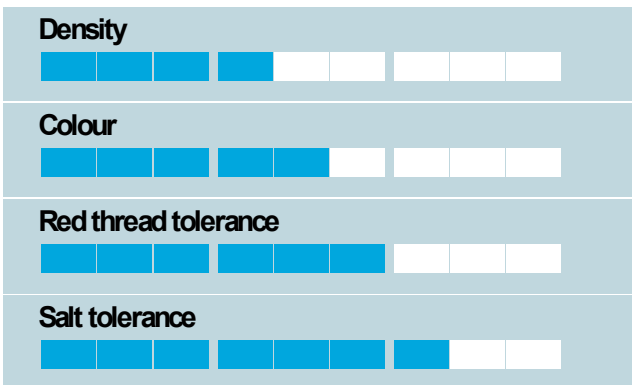

# MAXIMA 1

*Festuca rubra rubra*

## Strong creeping red fescue Maximal Benefit!

- Medium green colour
- Very good disease resistance
- Stress tolerant
- Very nice overall appearance

### Ratings