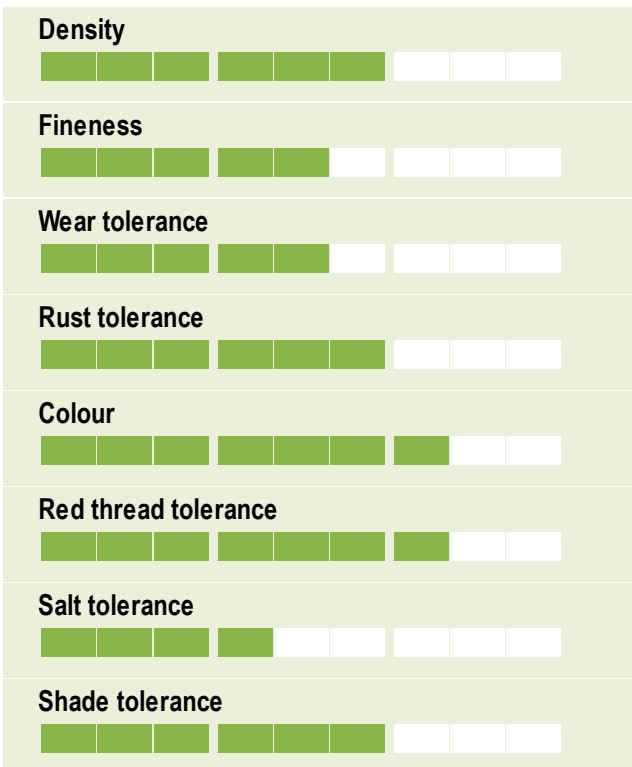

# ESQUIRE

*Lolium perenne*

## Perennial ryegrass

Convincing by Performance!

- Dark green colour
- Multi-resistant
- Very fast in establishment
- Combining density and wear tolerance

### Ratings

### First Out of Starting-Blocs

ESQUIRE takes off very early in spring with an impressive density. This explains also a very good wear tolerance. This is combined with good summer appearance and leaf fineness above average.