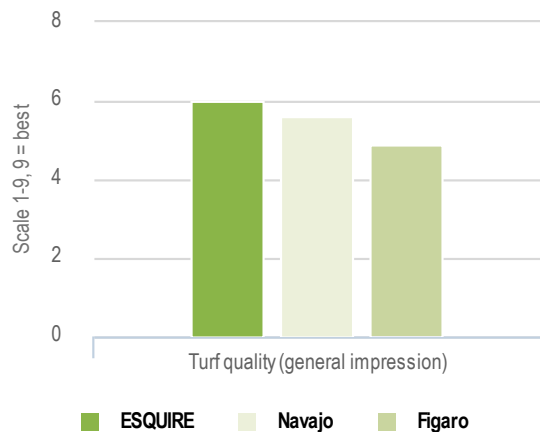

### Multi-Resistant

ESQUIRE resists well to winter damage and is tolerant to the majority of diseases of importance in the European Union and in North America; rusts, leaf spot, red thread and dollar spot.

### First Out of Starting-Blocs

ESQUIRE takes off very early in spring with an impressive density. This explains also a very good wear tolerance. This is combined with good summer appearance and leaf fineness above average.

### Turf quality

Source: NTEP USA