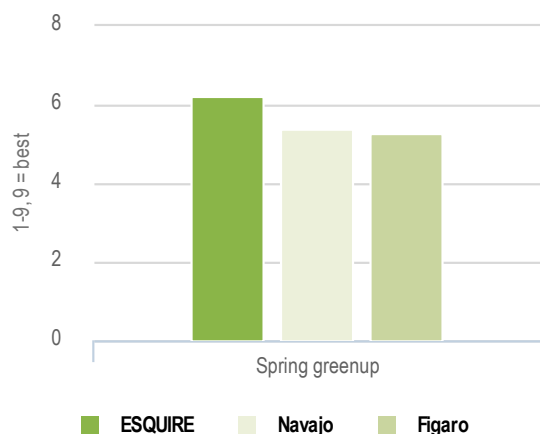

Spring greenup

Source: NTEP USA