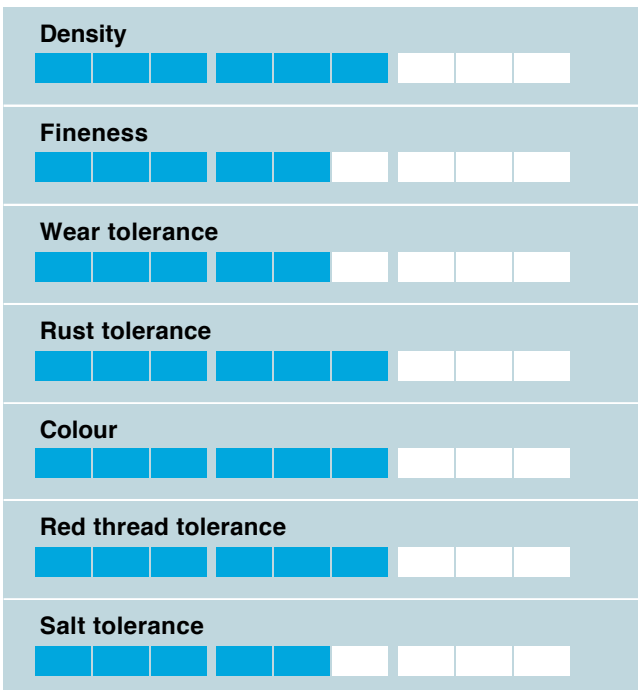

TROYA

Lolium perenne

Perennial ryegrass

Good wear tolerance and early spring green up

- Good winter colour
- Universal variety
- High score for wear tolerance
- Good ground cover

Ratings

Good wear tolerance

TROYA has strong characters in the typical performance of a Perennial Ryegrass turf variety.

Good wear tolerance and good amenity quality in terms of turf density and good winter growth and aspect. It has a nice and fresh green appearance during winter. The summer colour is mid green.

Good winter growth

TROYA is a good sport type variety with a high score in Germany for its wear tolerance. Combined with the good winter growth, TROYA is the variety to select - also when there are sports activities to serve during winter.