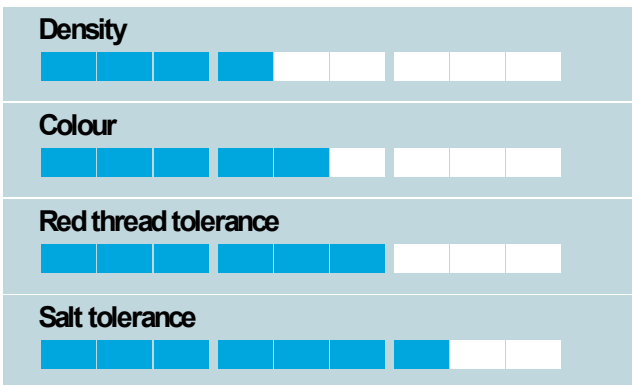

MAXIMA 1

Festuca rubra rubra

Strong creeping red fescue Maximal Benefit!

- Medium green colour
- Very good disease resistance
- Stress tolerant
- Very nice overall appearance

Ratings

High stress tolerance

Highly stress tolerant variety with an intermediate ranking on RSM as well as on the STRI list.

The disease resistance of MAXIMA 1 is exceptionally good as the results from Bingly show. The figures from RSM underline the flexible use of MAXIMA 1.

It is as good in ornamental turf as in landscape. Thus this variety fits very well in different type of mixtures. You can rely on Maxima as the flexible variety.

Nice Appearance throughout the Whole Year

The general aspect of MAXIMA 1 is very stable over summer as well as in winter and rated good at BSA trials.

Data from UK

Source: STRI UK (Scores 1-9, 9 = best)

	Shoot density	Visual merit	Mean	Disease resistance
Maxima 1	4,7	4,5	4,6	6