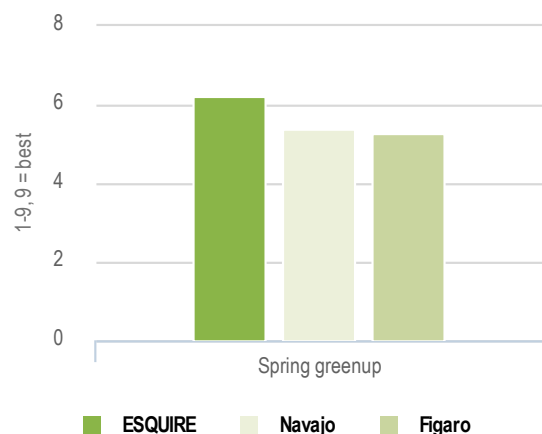

First Out of Starting-Blocs

ESQUIRE takes off very early in spring with an impressive density. This explains also a very good wear tolerance. This is combined with good summer appearance and leaf fineness above average.

Turf quality

Source: NTEP USA

Spring greenup

Source: NTEP USA

Distributed by:

Phone: 604.522.3960 | Fax: 604.552.3910 | Cell: 604.340.6007
 info@taylorsturfcare.com | www.taylorsturfcare.com