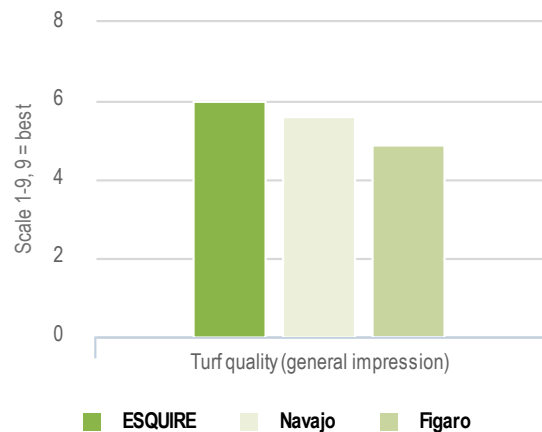

Turf quality

Source: NTEP USA