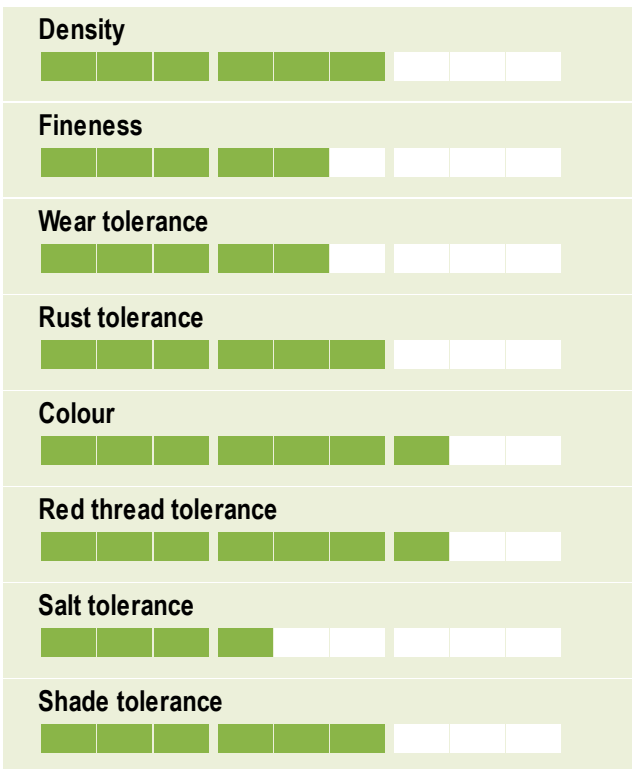

ESQUIRE

Lolium perenne

Perennial ryegrass

Convincing by Performance!

- Dark green colour
- Multi-resistant
- Very fast in establishment
- Combining density and wear tolerance

Ratings

Brilliant Future

ESQUIRE is one of the few varieties needing hardly any promotion. Since we started dispatching of seed for private trials we have had a very high positive feedback. Esquire's "field" performance is highly convincing!

Multi-Resistant

ESQUIRE resists well to winter damage and is tolerant to the majority of diseases of importance in the European Union and in North America; rusts, leaf spot, red thread and dollar spot.

First Out of Starting-Blocs

ESQUIRE takes off very early in spring with an impressive density. This explains also a very good wear tolerance. This is combined with good summer appearance and leaf fineness above average.