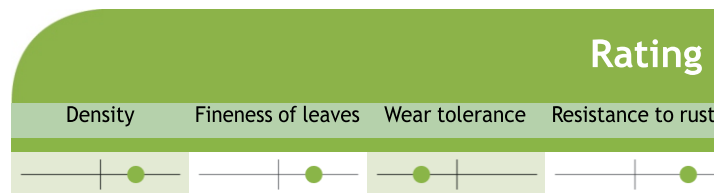

Greenway

Lolium perenne

Amenity Perennial Ryegrass

The Natural Way for Greening Up

Very Best Wear Tolerance

The very high shoot density combined with the very good recovery of Greenway makes it an obvious choice also for sports areas. Especially the summer wear tolerance is extremely high.

Very High Shoot Density

In the official trials in France Greenway came out as one of the very best varieties with regards of shoot density. This was repeated in the STRI trials in UK.

Outstanding Rust Resistance